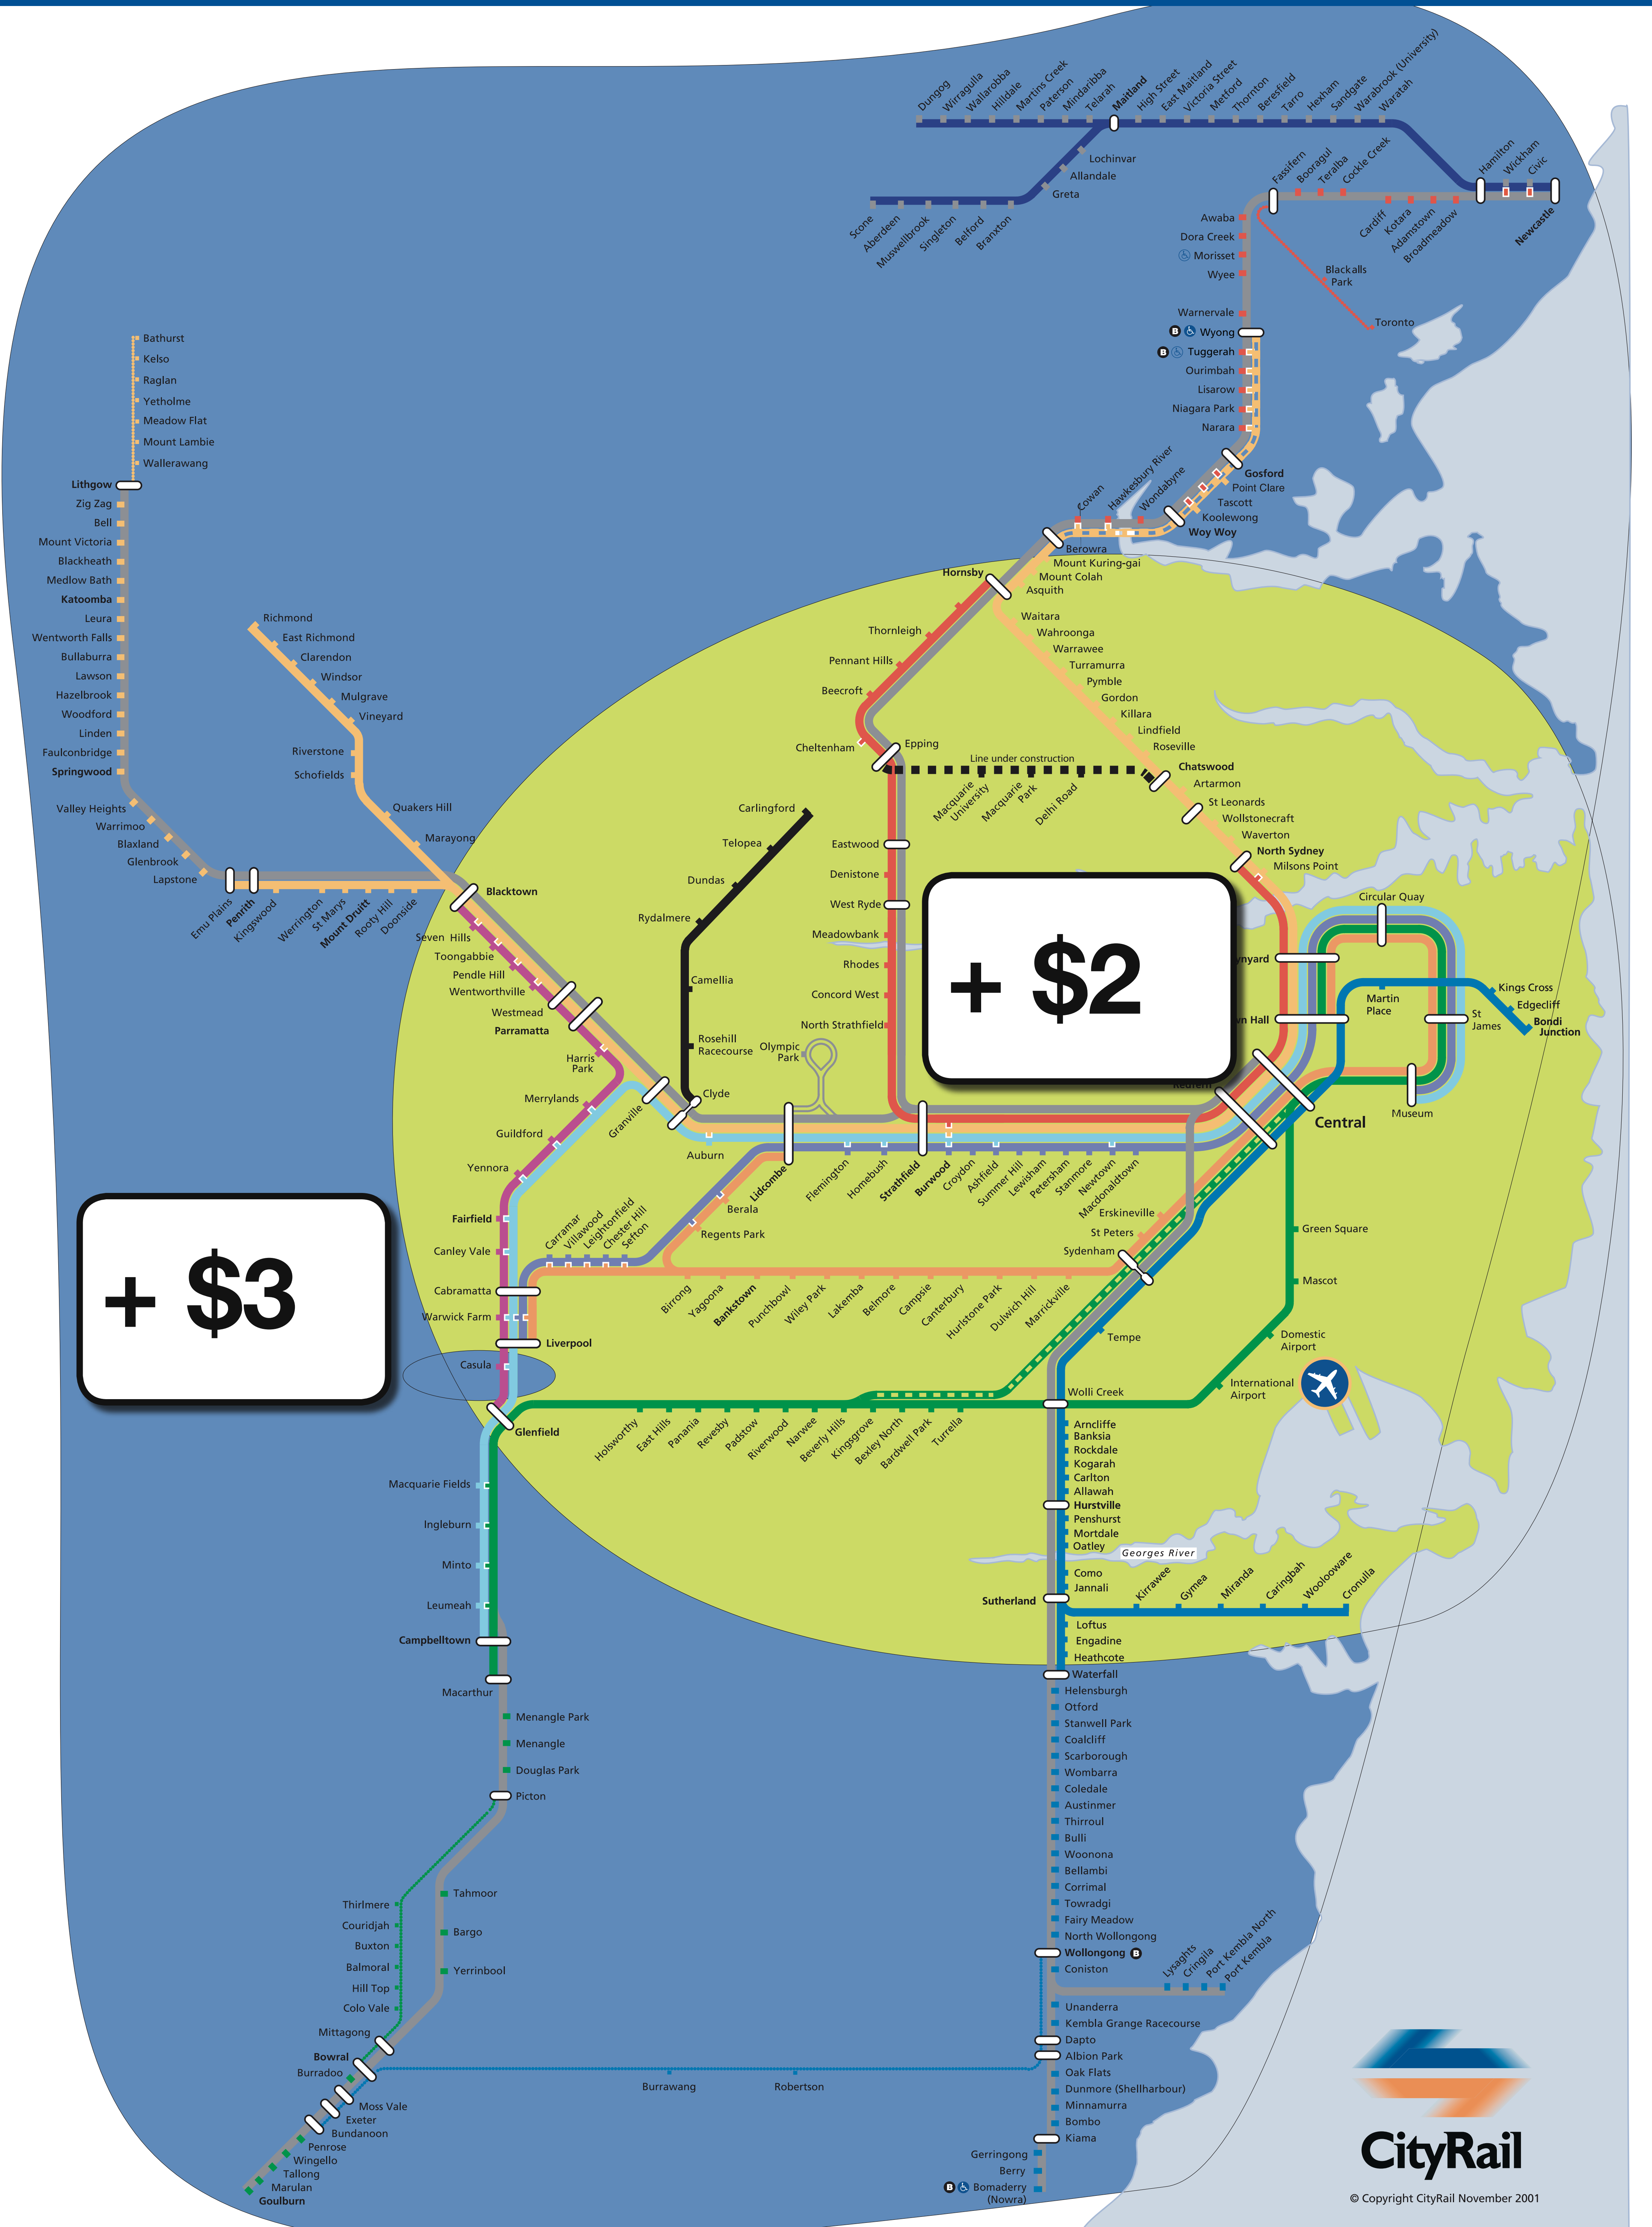

# Increase on weekly adult fare to Central

© Copyright CityRail November 2001

# Increase on single adult fare to Central

+\$1

+20c

+40c

+60c