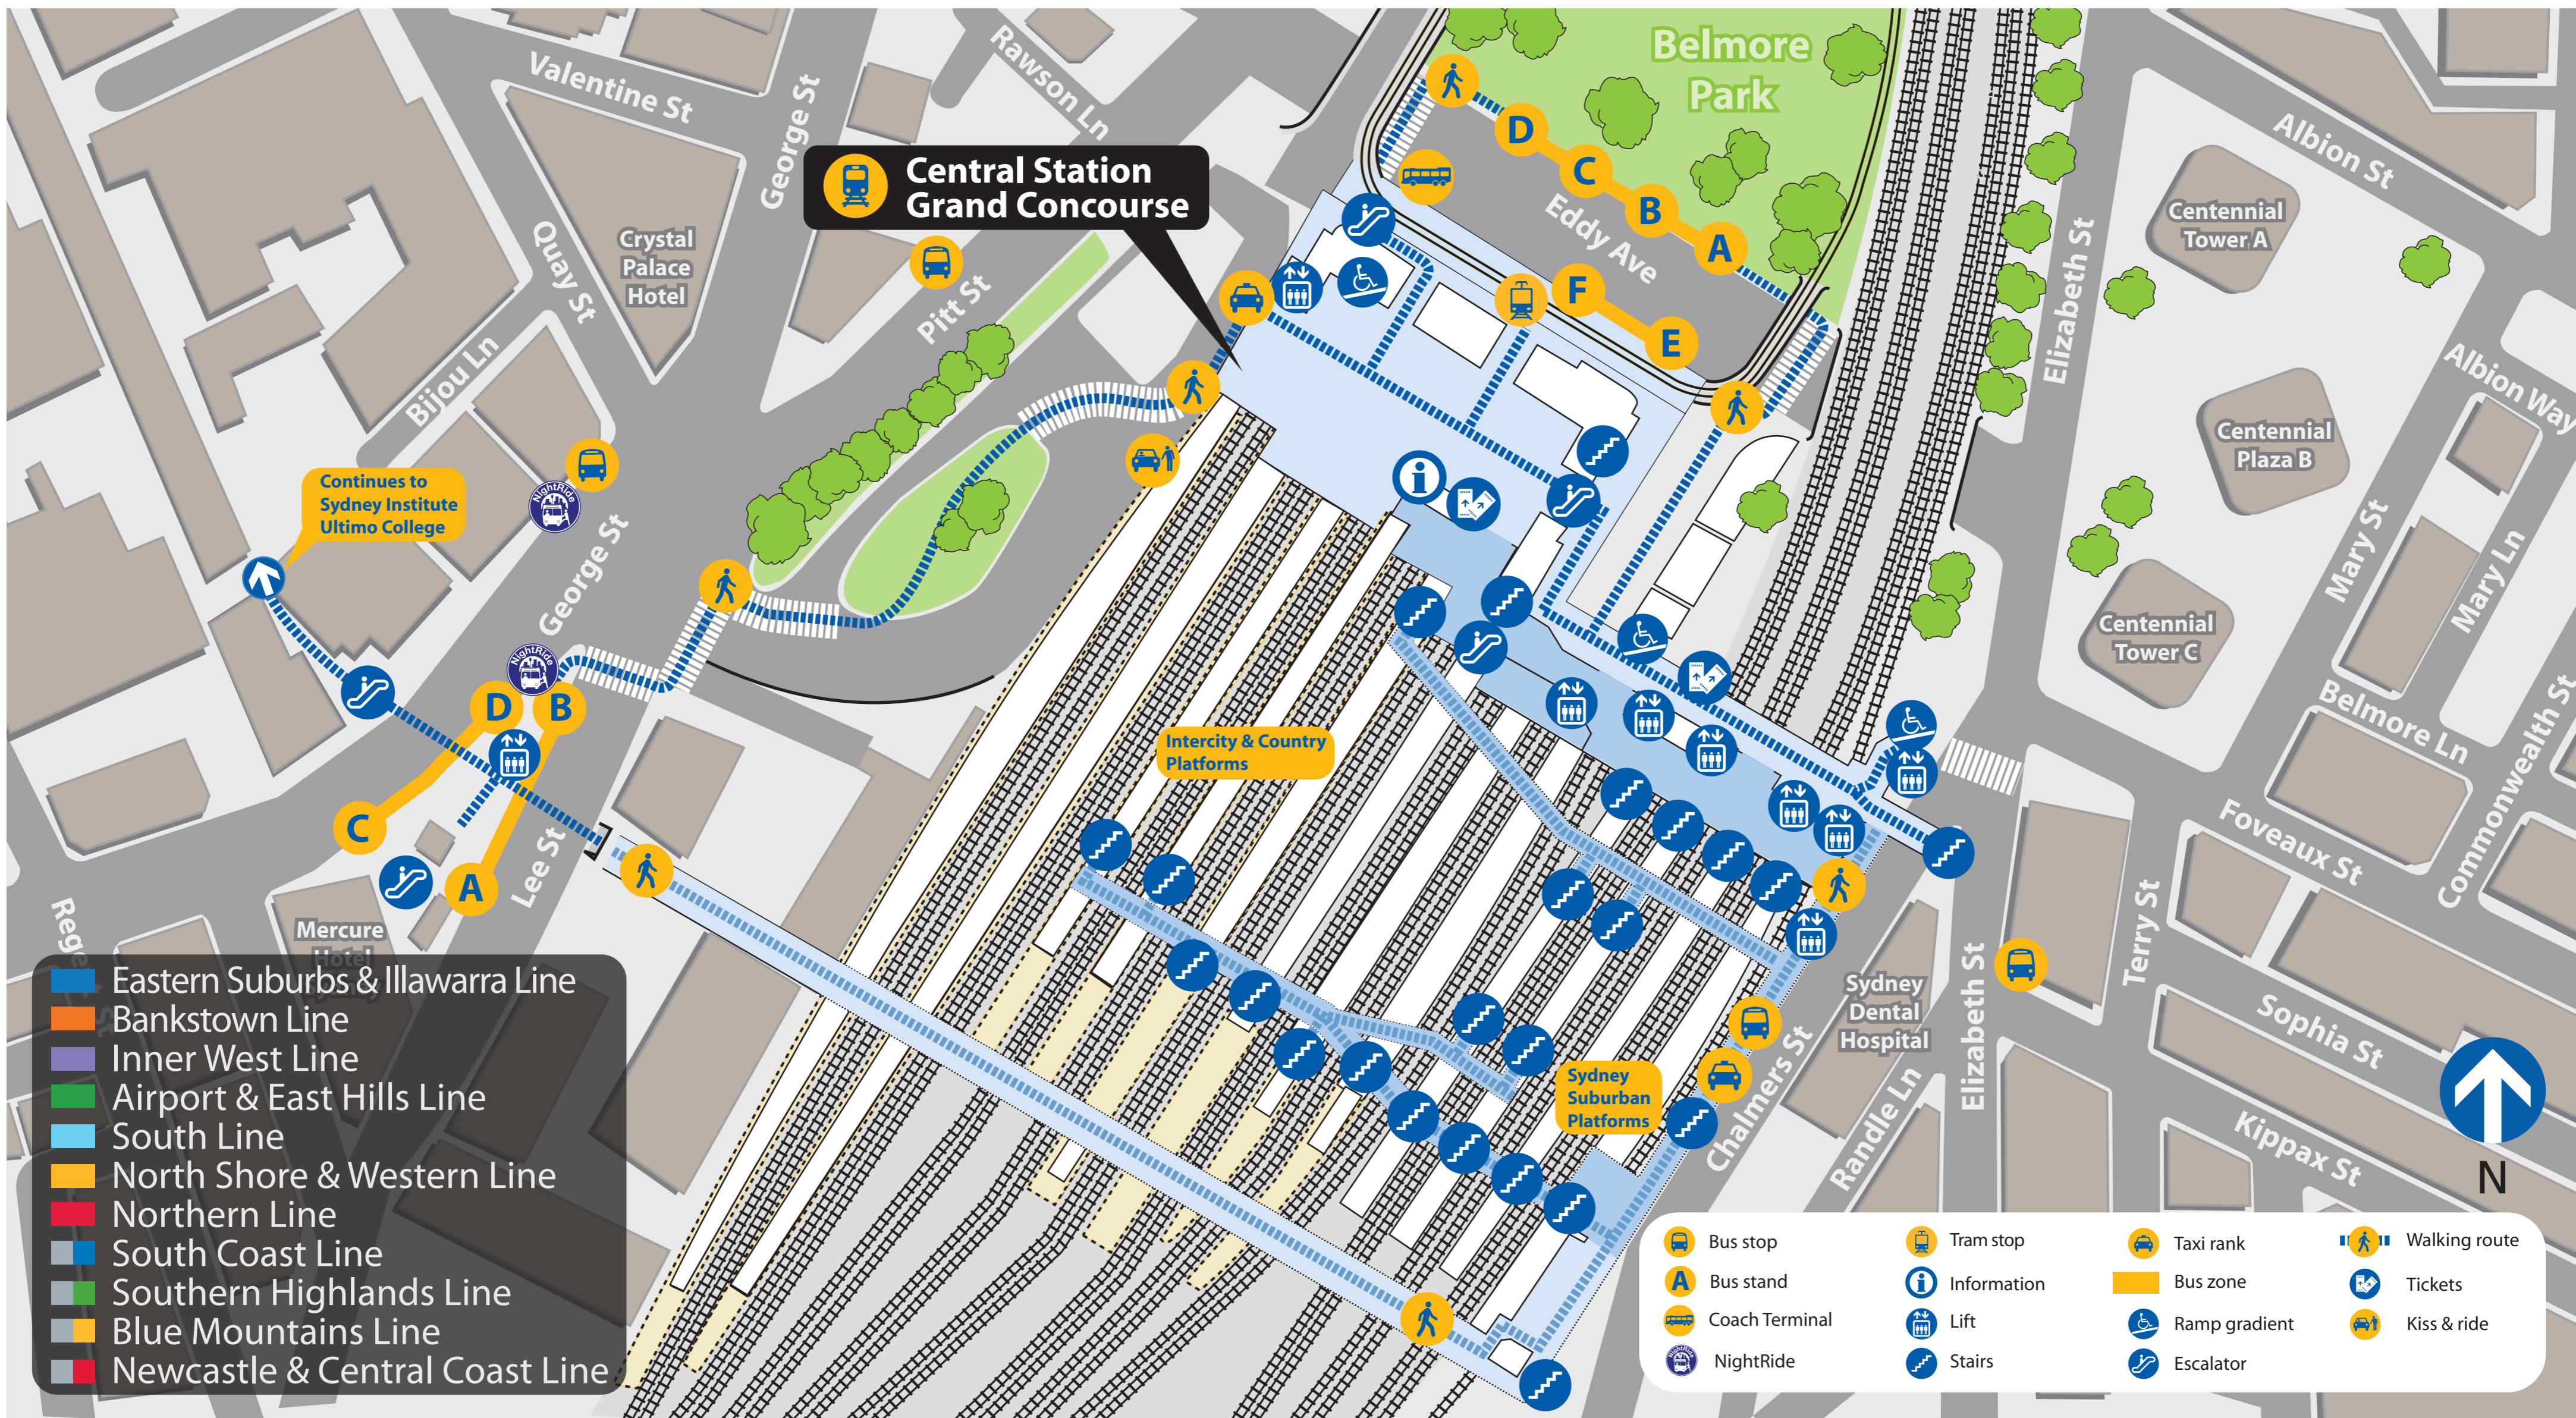

Central Precinct Interchange

Local area map

Suburb/location route list