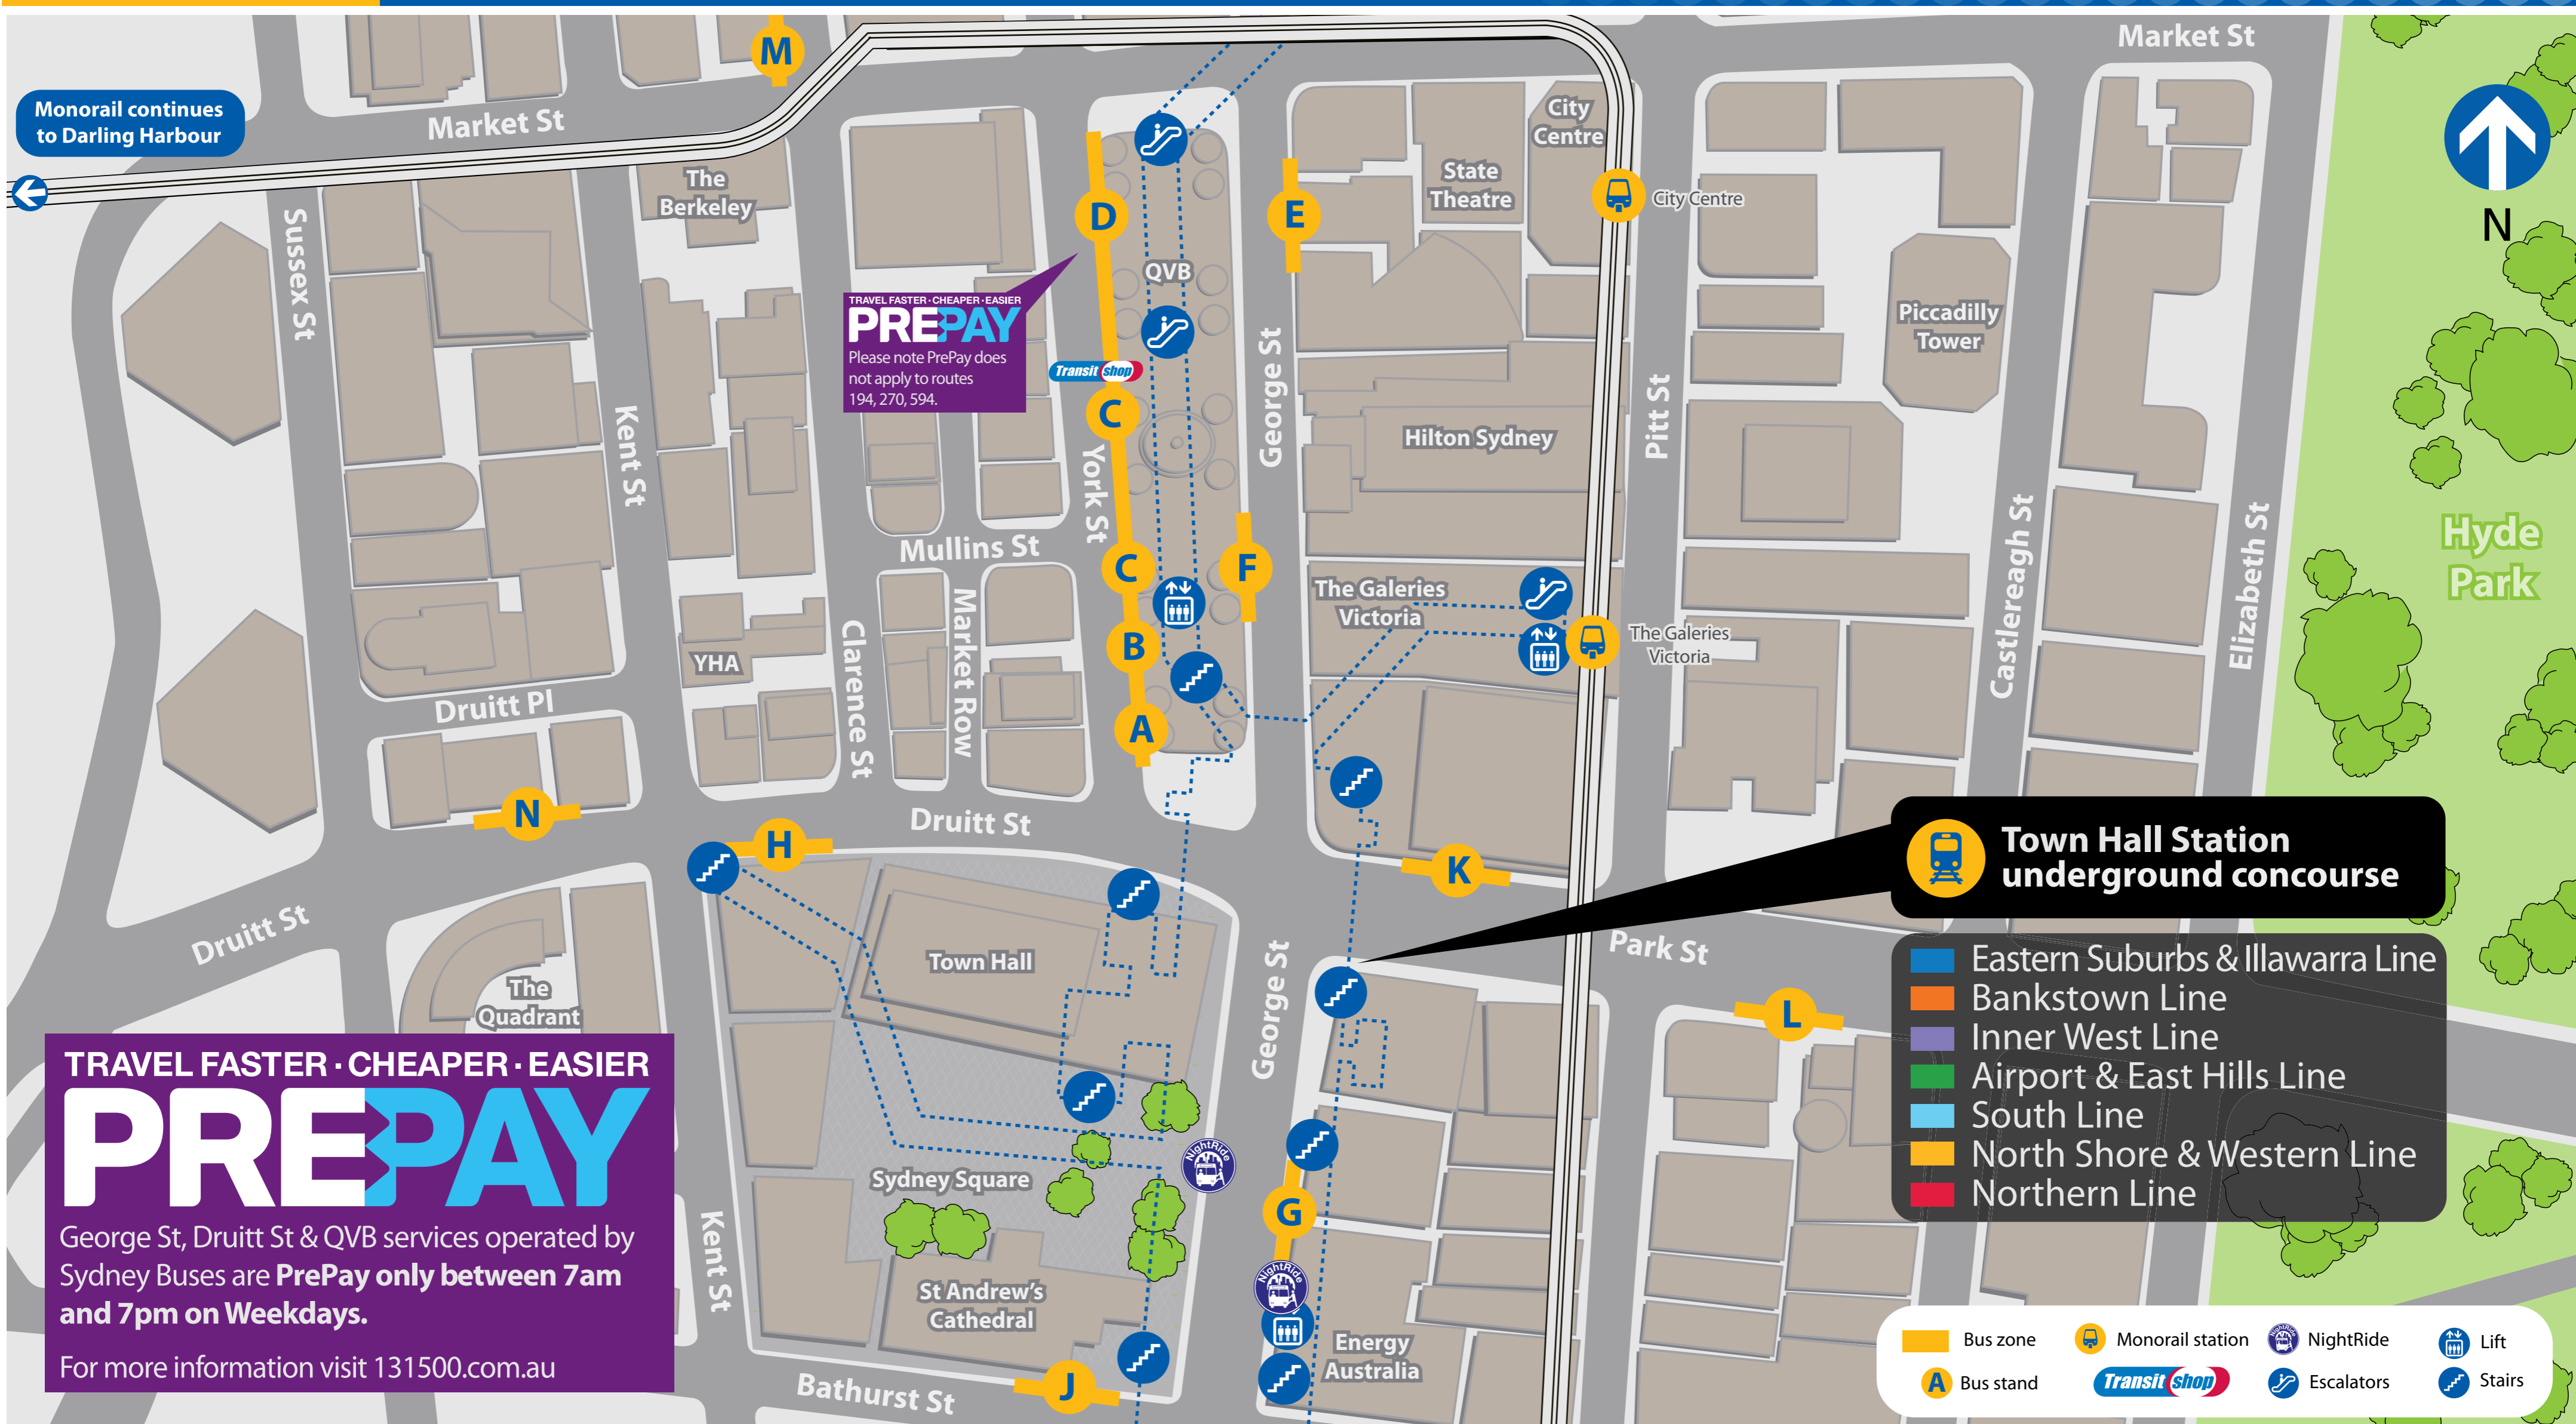

### Suburb/location route list

To suburb/location	Take
Abbotsford	438,L38
Abbott T-way	616,617X
Allawah	Train,N10,N11
Annandale	m10,413,436,438, 438,439,L39,440, 461,470,480,483
Arncliffe	Train,N10,N11
Artarmon	Train,m20,252,254, 286,290,N90
Ashbury	413
Ashfield	Train,461,480,483, N50,N60
Asquith	Train
Auburn	Train,N60
Avalon	188,190
Balgowlah	151,178, 179,180, 184,188, 190
Balmain	441,442,433
Balmain Wharf	442
Balmoral	245
Balmoral Naval Depot	244
Banksia	Train
Bankstown	Train,N40
Bardwell Park	Train,412
Barclay Rd Bus Station	m61,610,610X,613, 613X,614,614X,615, 615X,616,616X,617X
Baulkham Hills	m61,610,610X,615, 615X,618
Bayview Park	502
Beacon Hill	169
Beaumont Hills	610,610X,617X
Beecroft	651,Train,N80
Bella Vista	613,613X
Belmore	Train,N40
Belrose	270,L70
Berala	Train,N50
Berowra	Train
Beverly Hills	Train
Bexley North	Train
Birchgrove	441
Birrong	Train
Blacktown	Train,N70
Bondi Junction	m40,Train
Brookvale	151,178,179,180, 184,188,190
Burns T-way	617X
Burwood	Train,461,N50,N60 N70,N80
Cabramatta	Train,N50