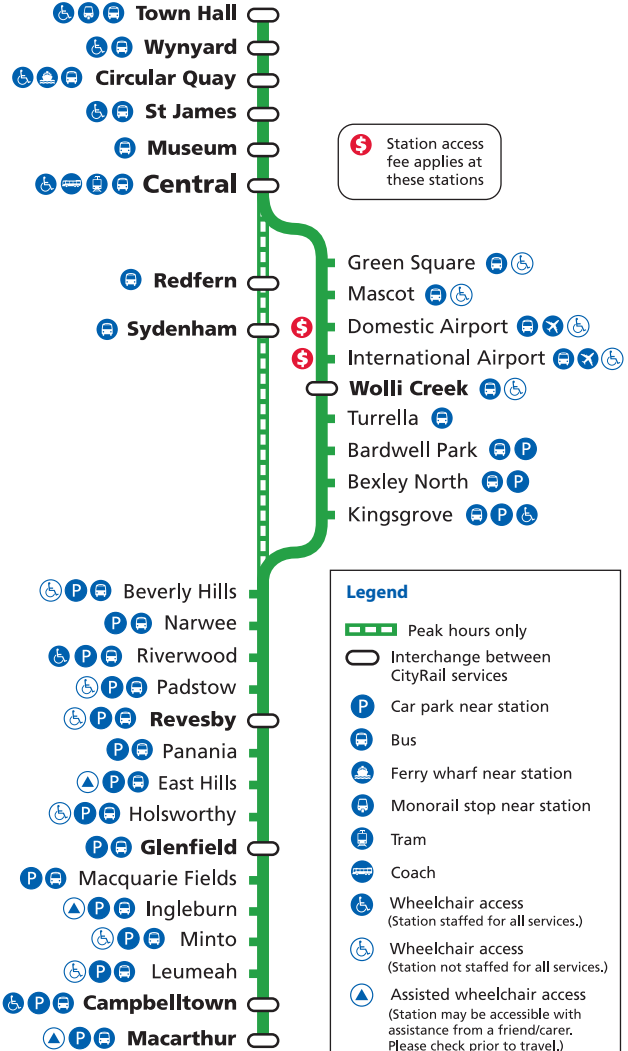

Airport & East Hills Line

Macarthur to City Circle
via Airport or Sydenham

Suburban line

Effective 10 October 2010
Updated October 2011

time table

Transport
CityRail

Airport & East Hills Line

\$ Station access fee applies at these stations

Legend

- Peak hours only
- Interchange between CityRail services
- Car park near station
- Bus
- Ferry wharf near station
- Monorail stop near station
- Tram
- Coach
- Wheelchair access (Station staffed for all services.)
- Wheelchair access (Station not staffed for all services.)
- Assisted wheelchair access (Station may be accessible with assistance from a friend/carer. Please check prior to travel.)

City Circle

Most lines in Sydney either lead directly or indirectly to City Circle stations, the loop around the central business district of Sydney. There are six stations in the City Circle:

- Central
- Wynyard
- St James
- Town Hall
- Circular Quay
- Museum