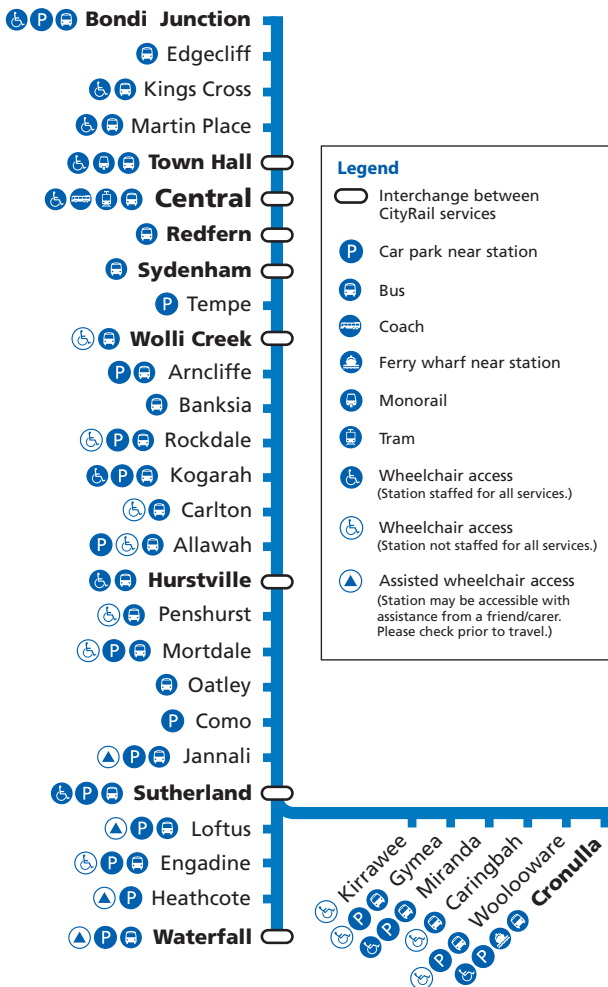

Eastern Suburbs & Illawarra Line

Waterfall or Cronulla to Bondi Junction

Suburban line

Updated October 2011

time table

Transport
CityRail

Eastern Suburbs & Illawarra Line

Contents

Station line diagram	Inside front cover
General information	2
Waterfall or Cronulla to Bondi Junction – Monday to Friday	12
Waterfall or Cronulla to Bondi Junction – Saturday, Sunday and Public Holidays	34
CityRail's Sydney suburban network map	Centre
Bondi Junction to Waterfall or Cronulla – Monday to Friday	52
Bondi Junction to Waterfall or Cronulla – Saturday, Sunday and Public Holidays	74
Transport connections	91
NightRide timetables	93
NightRide map	Inside back cover

City Circle

Most lines in Sydney either lead directly or indirectly to City Circle stations, the loop around the central business district of Sydney. There are six stations in the City Circle:

- Central
- Wynyard
- St James
- Town Hall
- Circular Quay
- Museum