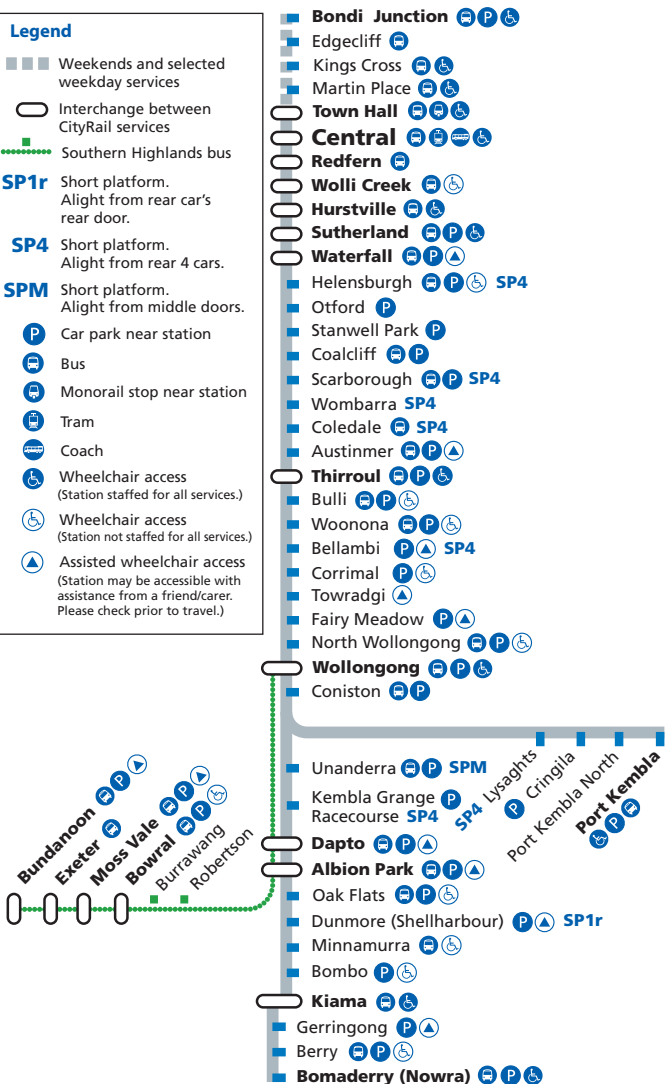

Transport
CityRail

South Coast Line

Legend

■ ■ ■ Weekends and selected weekday services

○ Interchange between CityRail services

■ Southern Highlands bus

SP1r Short platform.
Alight from rear car's rear door.

SP4 Short platform.
Alight from rear 4 cars.

SPM Short platform.
Alight from middle doors.

P Car park near station

Bus

Monorail stop near station

Tram

Coach

Wheelchair access
(Station staffed for all services.)

Wheelchair access
(Station not staffed for all services.)

Assisted wheelchair access
(Station may be accessible with assistance from a friend/carer.
Please check prior to travel.)

Contents

Station line diagram	Inside front cover
General information	2
Bomaderry (Nowra) or Port Kembla to Central – Monday to Friday	12
Bomaderry (Nowra) or Port Kembla to Central – Saturday, Sunday and Public Holidays	22
CityRail's Sydney suburban network map	Centre
Central to Port Kembla or Bomaderry (Nowra) – Monday to Friday	30
Central to Port Kembla or Bomaderry (Nowra) – Saturday, Sunday and Public Holidays	40
Transport connections	47
Wollongong to Bundanoon and return bus services	48

If your preferred train is crowded, consider travelling on alternative services that may be less crowded. These are often limited stops services stopping at major interchange stations and all stations services stopping at intermediate stations to the City.